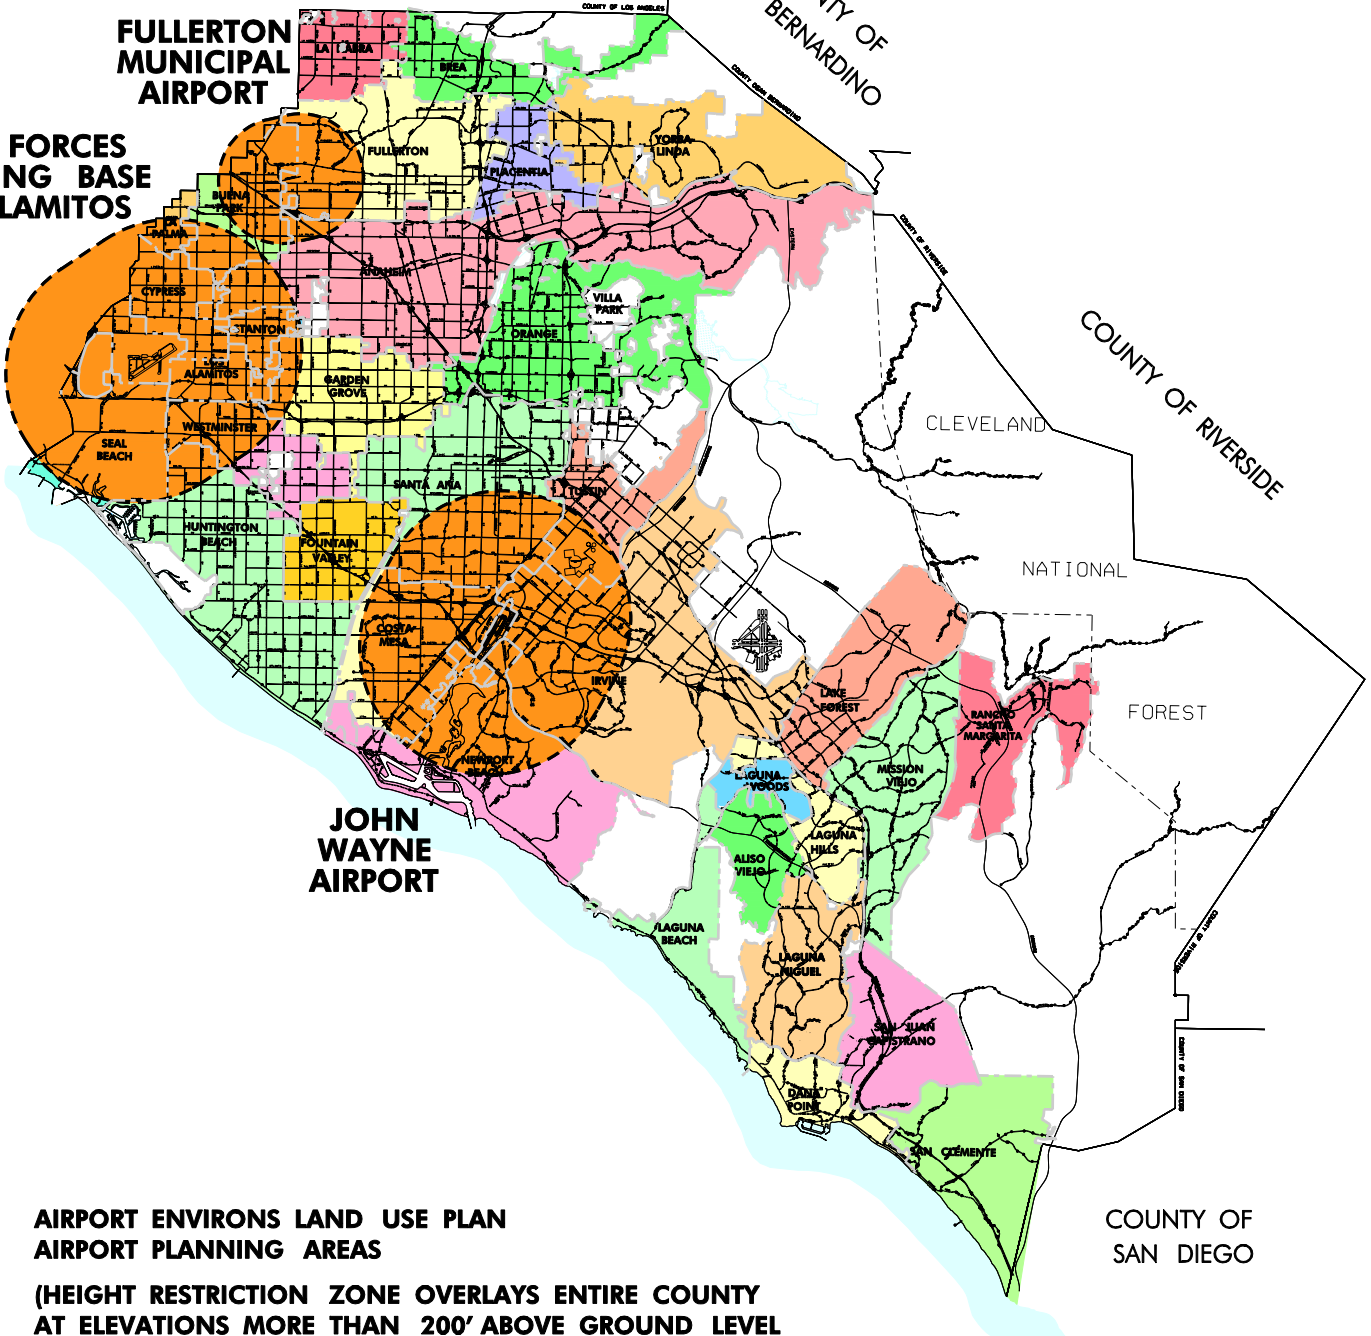

COUNTY OF LOS ANGELES

COUNTY OF SAN BERNARDINO

COUNTY OF RIVERSIDE

COUNTY OF SAN DIEGO

**FULLERTON MUNICIPAL AIRPORT**

**JOINT FORCES TRAINING BASE LOS ALAMITOS**

**JOHN WAYNE AIRPORT**

**AIRPORT ENVIRONS LAND USE PLAN  
AIRPORT PLANNING AREAS**

**(HEIGHT RESTRICTION ZONE OVERLAYS ENTIRE COUNTY  
AT ELEVATIONS MORE THAN 200' ABOVE GROUND LEVEL  
NOTE: SEE AELUP SECTION 2.1.6)**

# AIRPORT LAND USE COMMISSION for ORANGE COUNTY AIRPORT PLANNING AREAS Figure 1